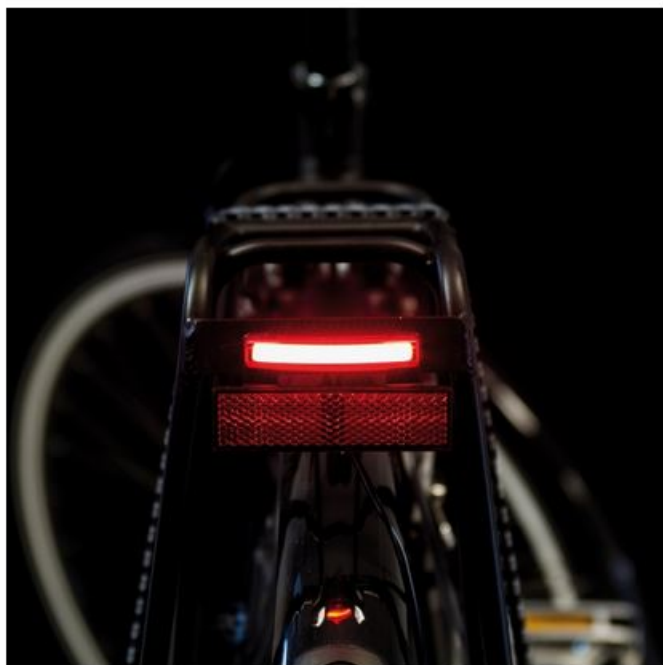

SPANNINGA

New worldwide

Hall

B4-212

Contact

WWW.SPANNINGA.COM >

PIMENTO rearlight

The PIMENTO carrier rearlight features the latest COB LED technology, giving an amazingly bright light output while keeping very little dimensions. The curved shape of its optics is made possible thanks to the bendable COB LED, and allows it to fit perfectly with compact carriers in order to add some spicy touch to modern city and trekking bikes. It exists in dynamo version with safe-stop function as well as for ebikes.